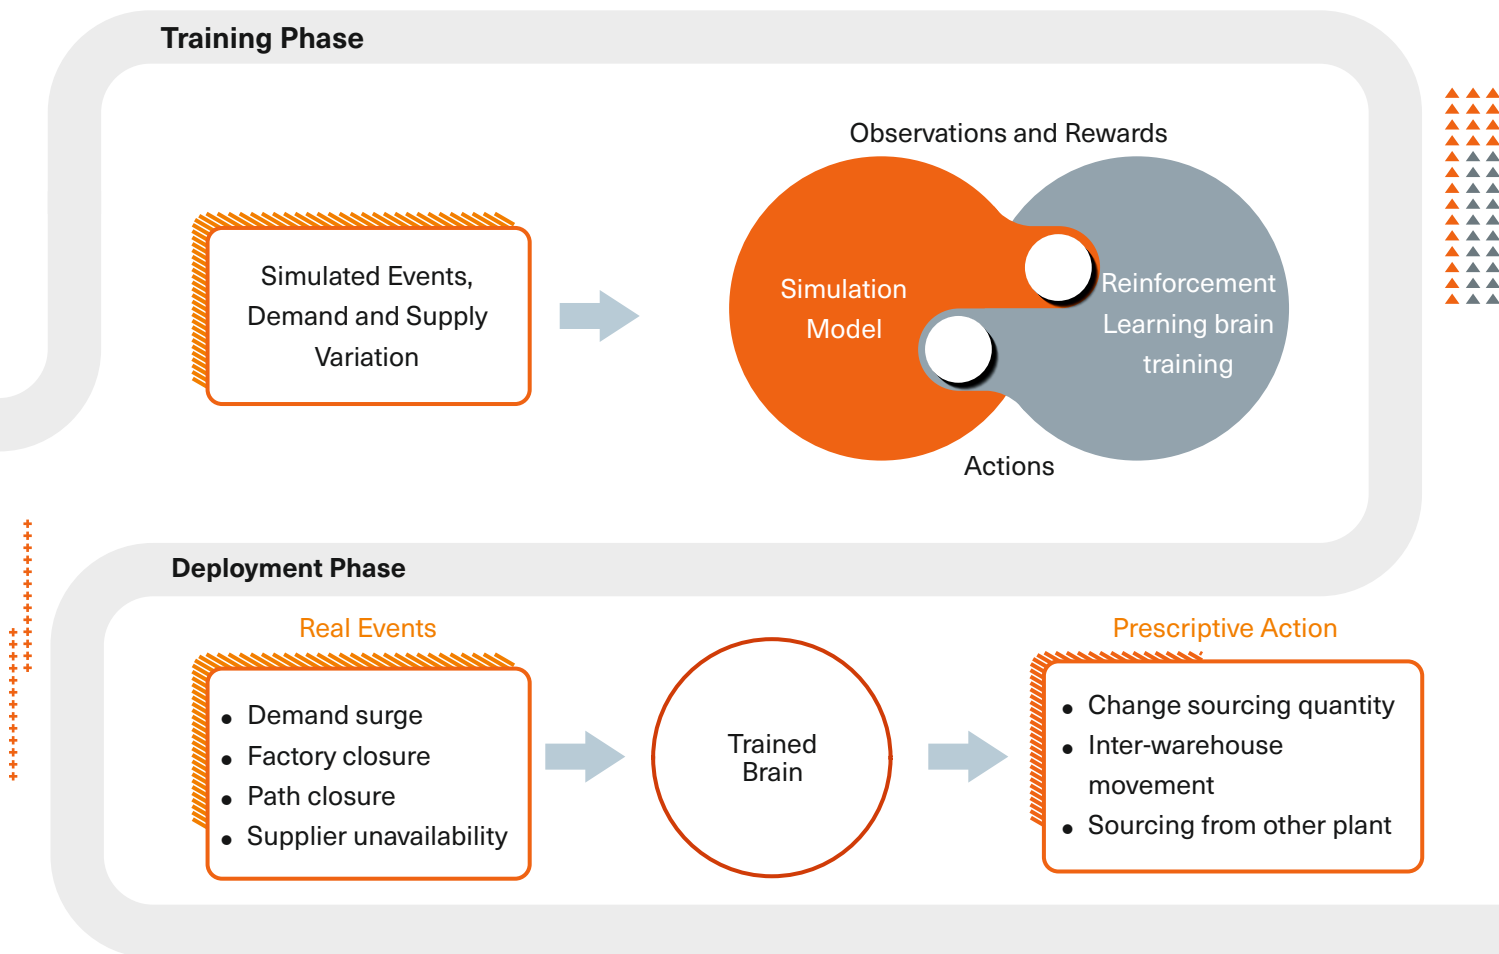

The background of the page is a large, stylized graphic. It features a grey circular area at the top left containing a cityscape with a control tower. This area is overlaid with a network of white and orange arcs and dots, representing a supply chain network. Below this, a winding road leads through various 3D-style icons: a factory, wind turbines, a warehouse, a retail store, and a residential house. The road ends at a 'FINISH' sign. The overall color scheme is orange, grey, and white.

# SUPPLY CHAIN CONTROL TOWER

To be competitive in the volatile and complex world, supply chain needs to be responsive as well as efficient. What this means is, the network should have optimum level of inventories, no adverse impact on customer service levels, maintaining the bottom line of an organization and all of this without impacting cost. It is really a precarious situation to be in, but as they say, modern problems require modern solutions. ITC Infotech's Supply Chain Control Tower is one such solution which can address these challenges.

## How it Works?