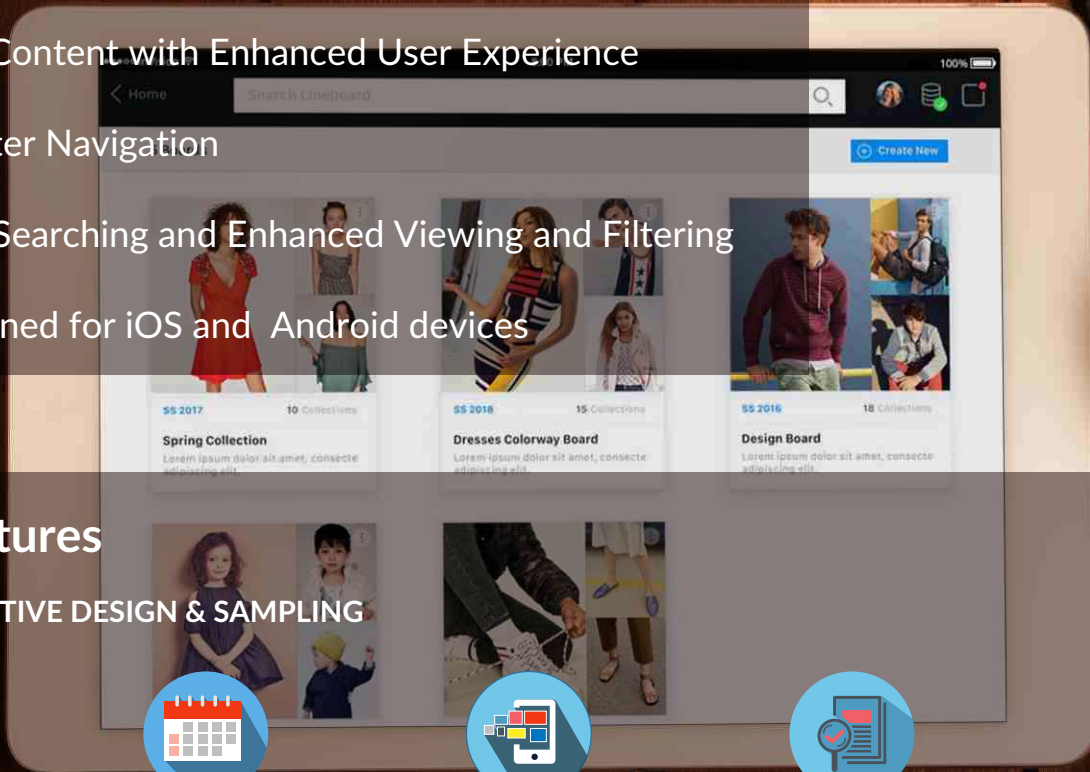

## Digital Design Journey Mobility for PTC Retail PLM

Dynamic workstation on mobile devices

Seamless communication on-the-move

Always connected to FlexPLM

In sync with PTC's Digital design journey, the Mobility Solution for PTC Retail PLM enables key stakeholders of the product development team to stay connected at all times resulting in quick decision making and faster time to market.

- Rich Content with Enhanced User Experience
- Smarter Navigation
- Easy Searching and Enhanced Viewing and Filtering
- Designed for iOS and Android devices

### INTEGRATED VENDOR MANAGEMENT

- Visual Dashboard with real time Audit Information
- Conduct audits anytime, anywhere
- Instant access to Audit Guides and Historical Findings
- Receive Instant notifications on audit deadlines
- Capture corrective and preventive action plans during audits